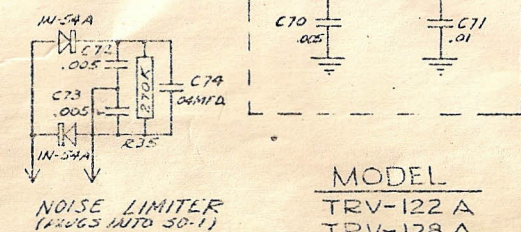

FOR TUNABLE OSC - SEE DWG NO. 1002-A

ON TUNABLE AMPLIF. SW-1 ACCORDS 400 (FILL) & 480V. (ECCU) & BATT. COM. GOES DIRECT TO GROUND.

FOR 6-CHAN. SELECTIVE SEE DWG NO. 1002-A

NOISE LIMITER (ADDS INTO 50-1)

MODEL TRV-122 A TRV-128 A

SKYCRAFTERS VHF MULTIPHONE		
SCALE 4:5-D	APPROVED BY: J. LYNN FACHIN	DRAWN BY: L. D. DAVIS
DATE 8-19-53	REV 11-20-63	REVISED 6-24-54
	REV 8-25-64	REVISED 11-22-54
		REVISED 3-28-55
58 YERGAN TELS AVIATION RADIO		DRAWING NUMBER
1365 GRANDS AVE. - LONG BEACH, CALIF.		1007