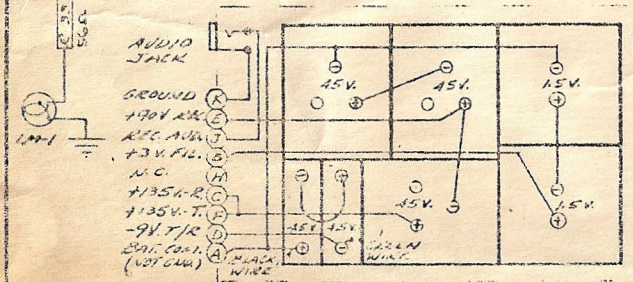

FOR TUNABLE OSC - SEE DWG NO. 1002-A

ON TUNABLE AMPLIF. SW-1 ACCORDS 400 (FILL) & 480V. (ECCU) & BATT. COM. GOES DIRECT TO GROUND.

FOR 6-CHAN. SELECTIVE SEE DWG NO. 1002-A

NOISE LIMITER (ADDS INTO 50-1)

MODEL TRV-122 A TRV-128 A

SKYCRAFTERS VHF MULTIPHONE		
SCALE 4:5-D	APPROVED BY: J. LYNN FACHIN	DRAWN BY: L. D. DAVIS
DATE 8-19-53	REV 11-20-63	REVISED 6-24-54
	REV 8-25-64	REVISED 11-22-54
		REVISED 3-28-55
58 YERGAN TELS AVIATION RADIO		DRAWING NUMBER
1365 GRANDS AVE. - LONG BEACH, CALIF.		1007