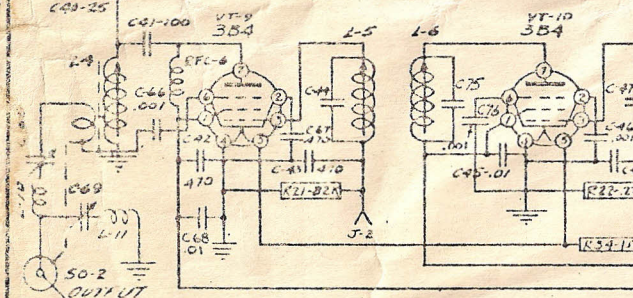

FOR TUNABLE OSC - SEE DWG NO. 1002-A

ON TUNABLE AMPLIF. SW-1 ACCORDS 400 (FILL) & 480V. (ECCU) & BATT. COM. GOES DIRECT TO GROUND.

FOR 6-CHAN. SELECTIVE SEE DWG NO. 1002-A

NOISE LIMITER (ADDS INTO 50-1)

MODEL TRV-122 A TRV-128 A

SKYCRAFTERS VHF MULTIPHONE		
SCALE 4:5-D	APPROVED BY: J. LYNN FACHIN	DRAWN BY: L. D. DAVIS
DATE 8-19-53	REV 11-20-63	REVISED 6-24-54
	REV 8-25-64	REVISED 11-22-54
		REVISED 3-28-55
58 YERGAN TELS AVIATION RADIO		DRAWING NUMBER
1365 GRANDS AVE. - LONG BEACH, CALIF.		1007