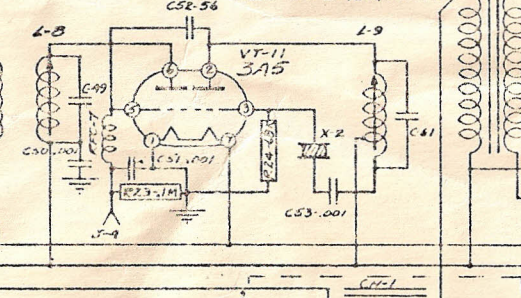

FOR TUNABLE OSC - SEE DWG NO. 1002-A

ON TUNABLE AMPLIF. SW-1 ACCORDS 400 (FILL) & 480V. (ECCU) & BATT. COM. GOES DIRECT TO GROUND.

FOR 6-CHAN. SELECTIVE SEE DWG NO. 1002-A

NOISE LIMITER (ADDS INTO 50-1)

MODEL TRV-122 A TRV-128 A

SKYCRAFTERS VHF MULTIPHONE		
SCALE 4:5-D	APPROVED BY: J. LYNN FACHIN	DRAWN BY: L. D. DAVIS
DATE 8-19-53	REV 11-20-63	REVISED 6-24-54
	REV 8-25-64	REVISED 11-22-54
		REVISED 3-28-55
58 YERGAN TELS AVIATION RADIO		DRAWING NUMBER
1365 GRANDS AVE. - LONG BEACH, CALIF.		1007